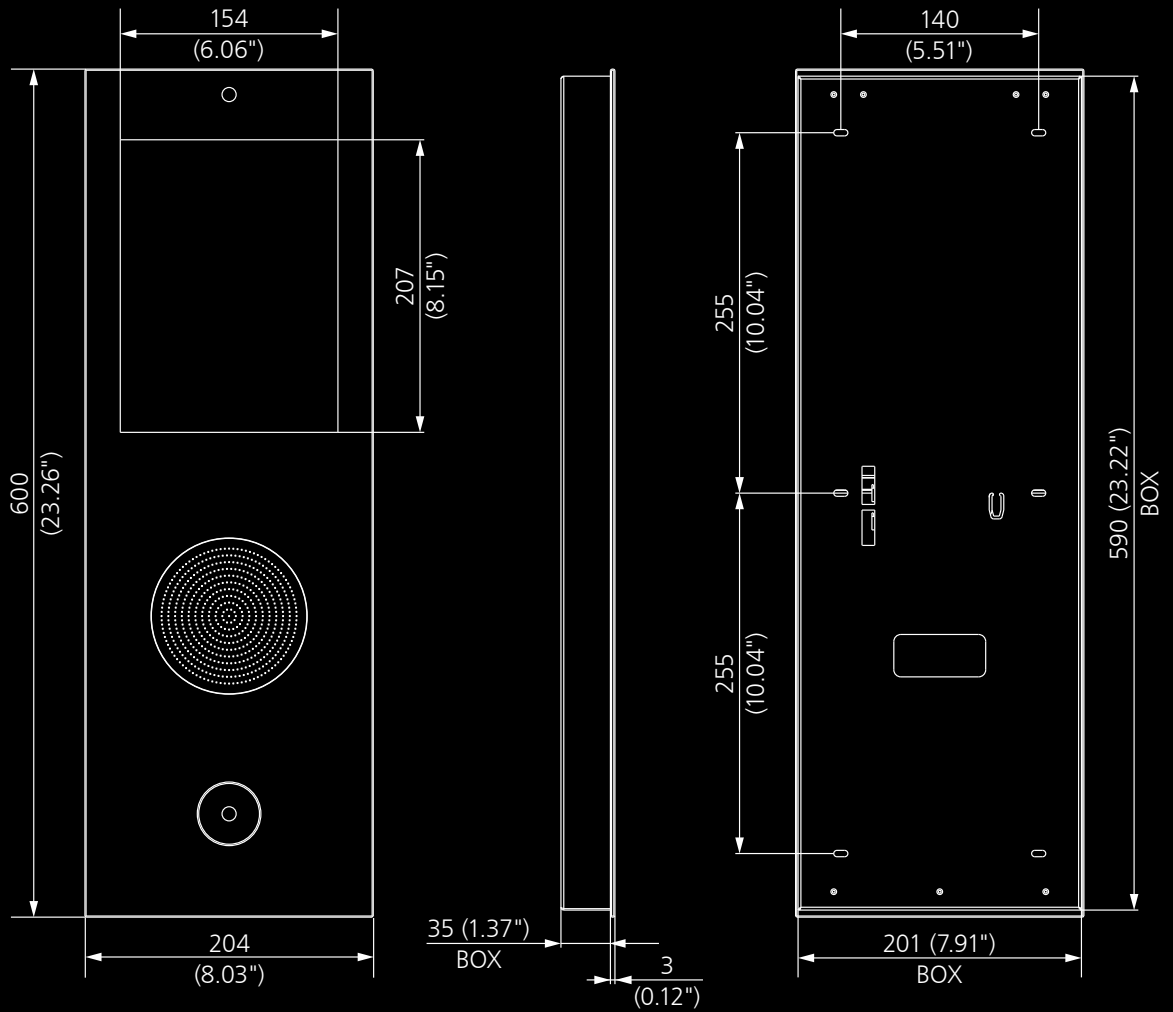

PORT 4 Visitor

For further information including location of the Schindler office nearest you, please visit:
www.schindler.com

Schindler Elevator Ltd.
Zugerstrasse 13
CH-6030 Ebikon
Switzerland
Phone +41 (0)41 445 31 31

porttechnology@schindler.com
www.theporttechnology.com