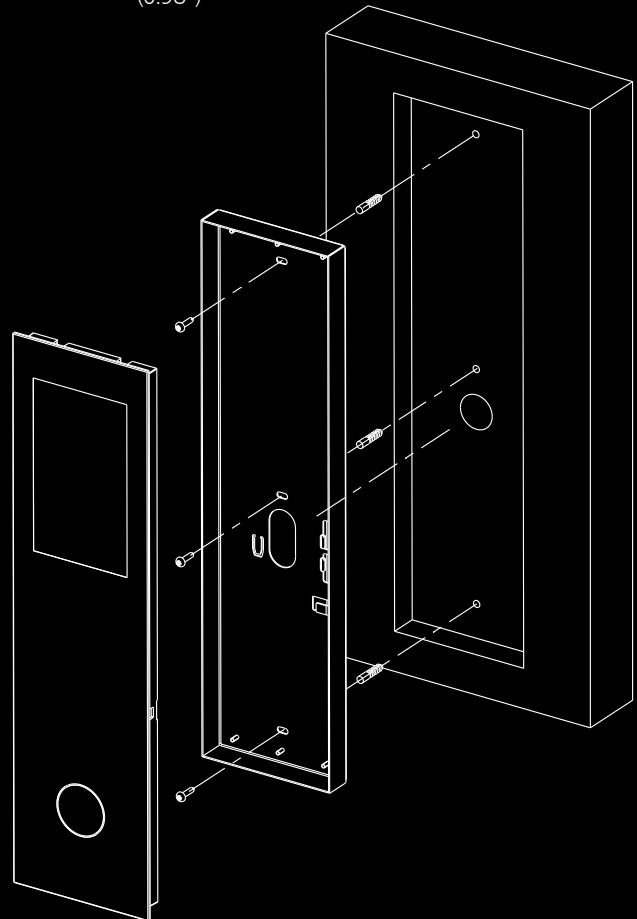

PORT 4

For further information including location of the Schindler office nearest you, please visit:
www.schindler.com

Schindler Elevator Ltd.
Zugerstrasse 13
CH-6030 Ebikon
Switzerland
Phone +41 (0)41 445 31 31
Fax +41 (0)41 445 52 97

porttechnology@schindler.com
www.theporttechnology.com