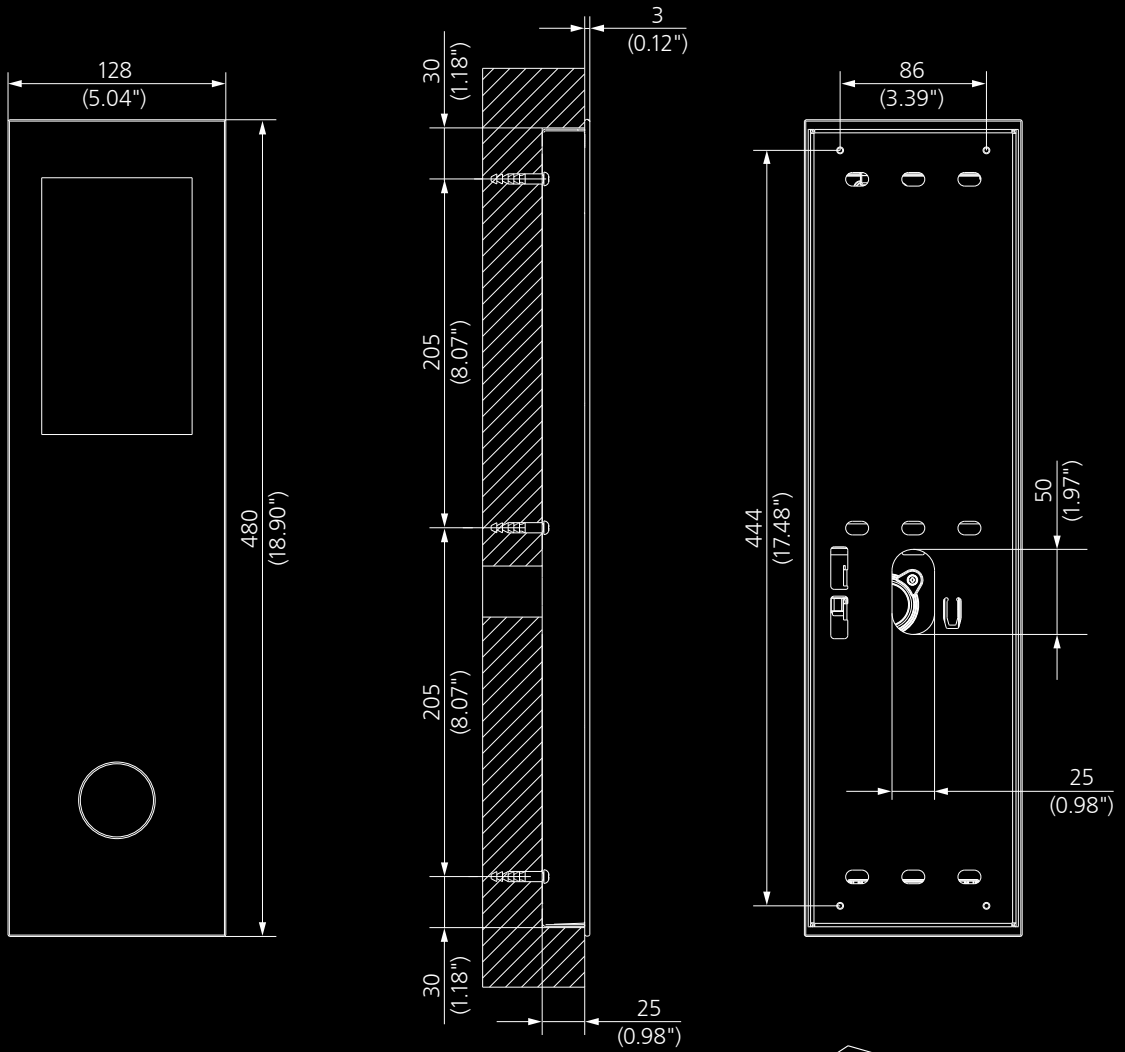

PORT 4

For further information including location of the Schindler office nearest you, please visit:
www.schindler.com

Schindler Elevator Ltd.
Zugerstrasse 13
CH-6030 Ebikon
Switzerland
Phone +41 (0)41 445 31 31
Fax +41 (0)41 445 52 97

porttechnology@schindler.com
www.theporttechnology.com